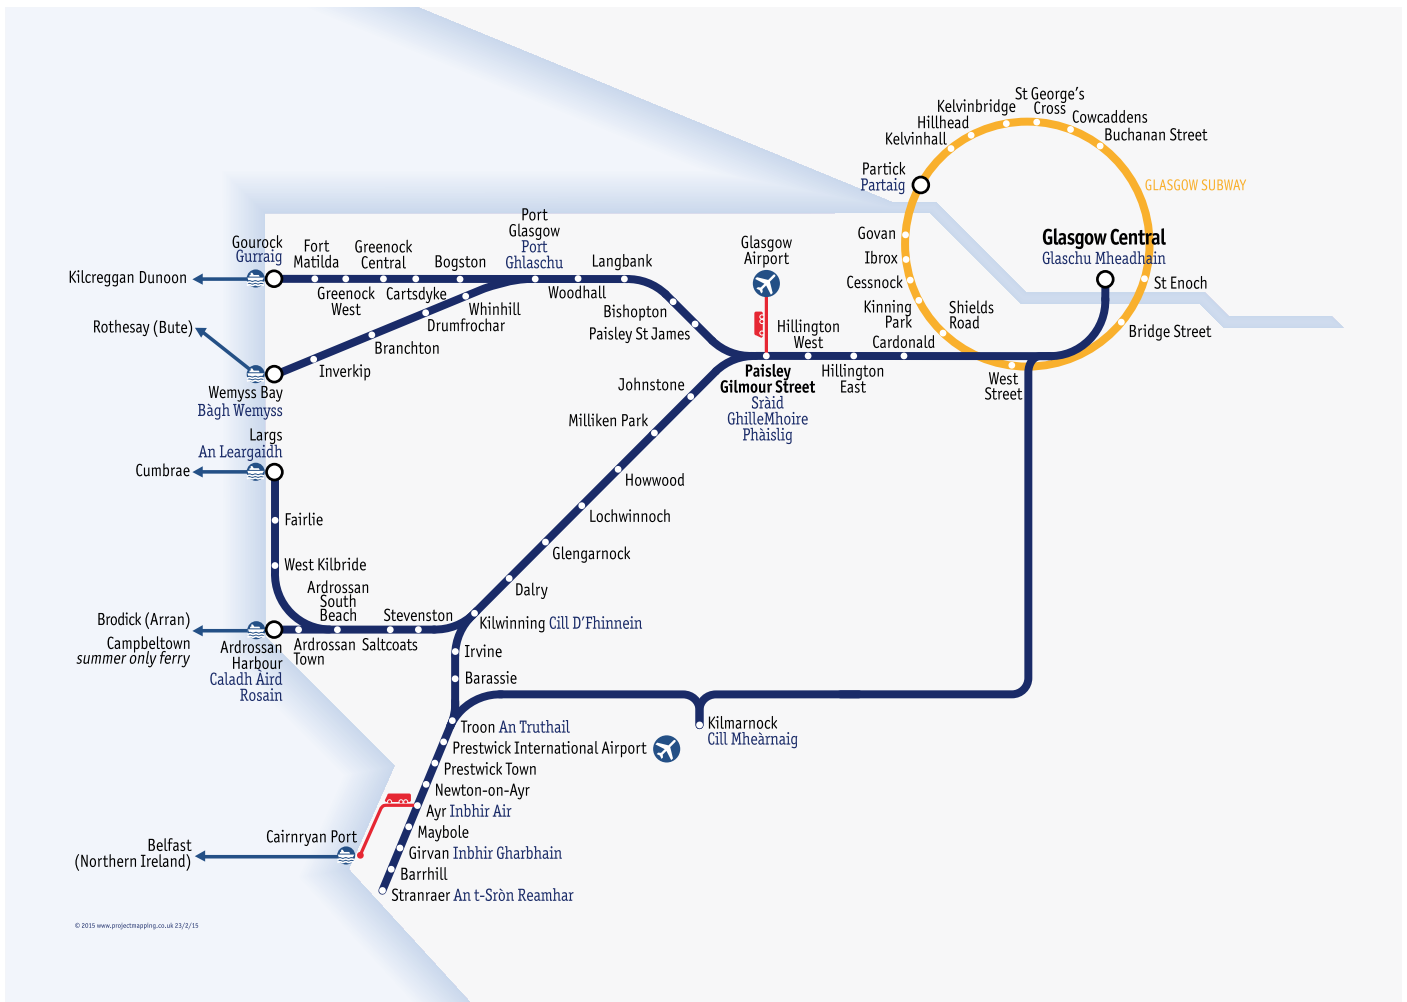

It is advised all passengers check [scotrail.co.uk](https://www.scotrail.co.uk) or National Rail Enquiries for up to date travel information before travelling.

Ayrshire, Inverclyde and Stranraer

Siorrachd Àir, Inbhir
Chluaidh and An t-sròn
Reamhar

Train times

15 December 2024 - 17 May 2025

From Glasgow to:
Paisley, Ardrossan, Largs, Ayr, Girvan,
Wemyss Bay, Gourock

Ferry connections

Customers are advised that train connections with ferries are not guaranteed as some trains arrive or depart with less than the necessary transfer time. These are as follows-