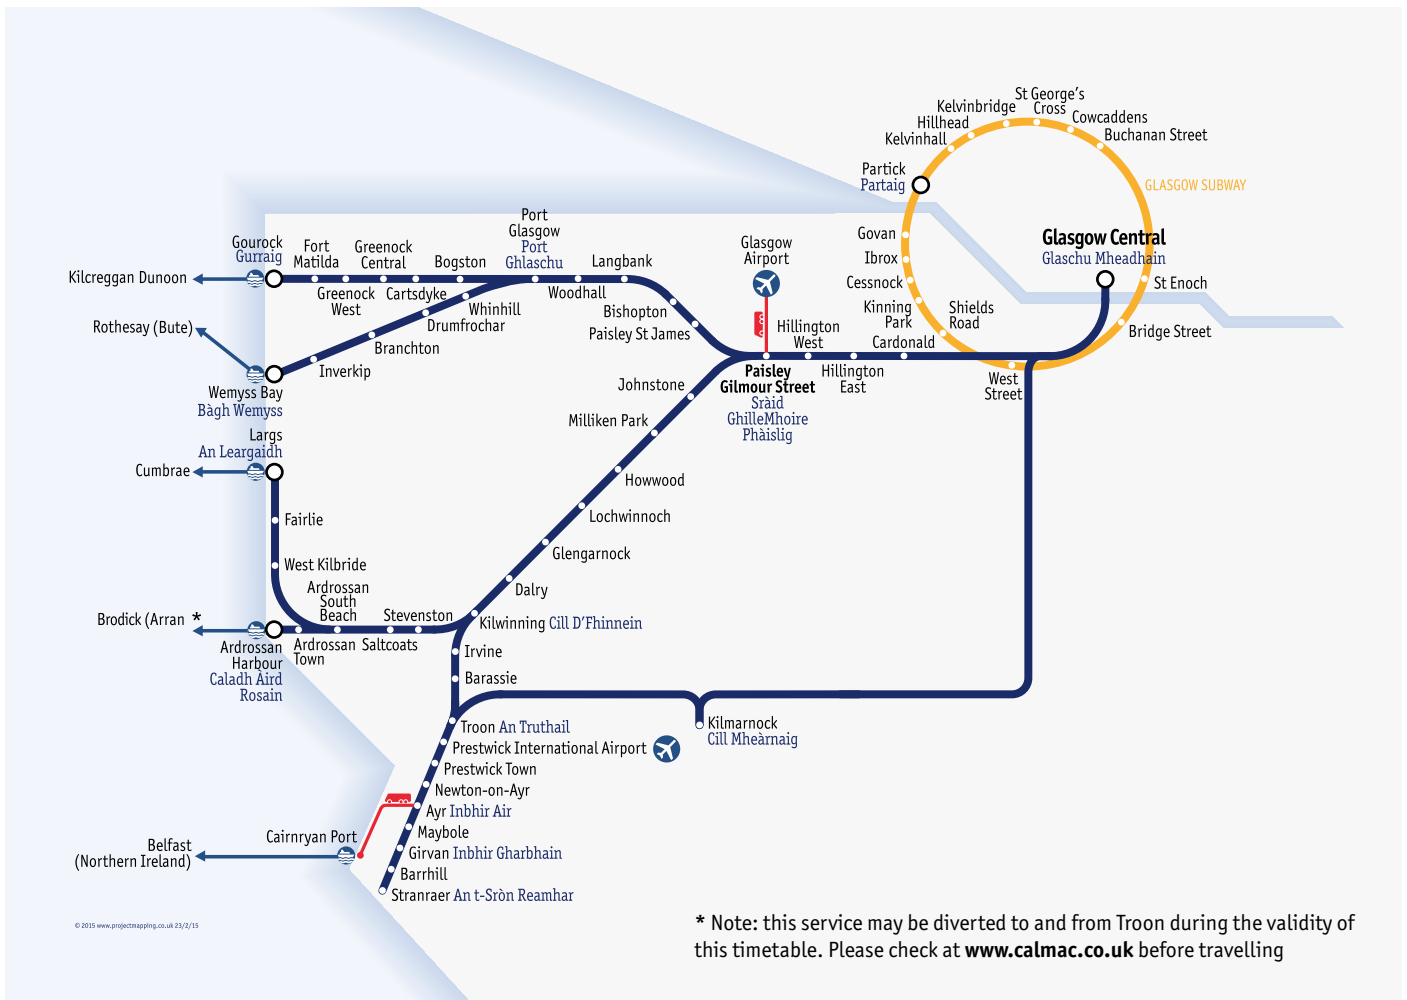

Ferry connections

We work closely with ferry operators to provide easy interchange between train and ferry services. We also offer a range of Rail & Sail tickets, allowing you to buy train and ferry travel on one ticket – find out more at scotrail.co.uk/travelconnections and click Rail and Ferry

Please remember to check your journey before travelling, and make sure you leave enough time to transfer between train and ferry, especially if you are planning to catch the last connection of the day.