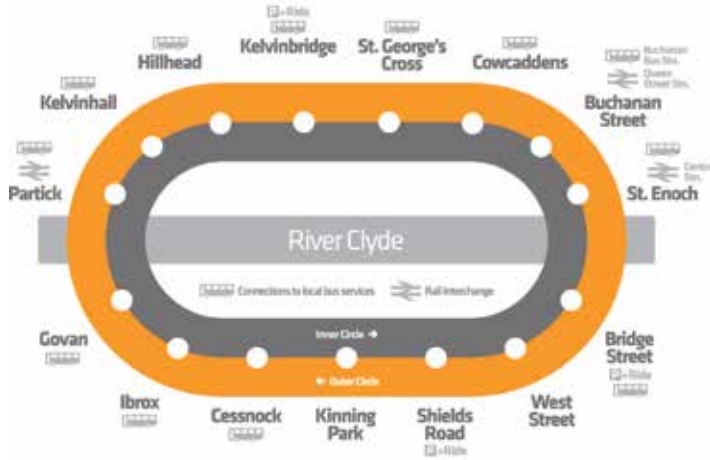

Sundays

Central Station, Gordon St	1200	1220	1240	then at	00	20	40	minutes past each hour until	1940	2000
Queen Street Station	1204	1224	1244		04	24	44		1944	2004
Buchanan Bus Stn, Killermont St	1207	1227	1247		07	27	47		1947	2007
Central Station, Gordon St	1216	1236	1256		16	36	56		1956	2016