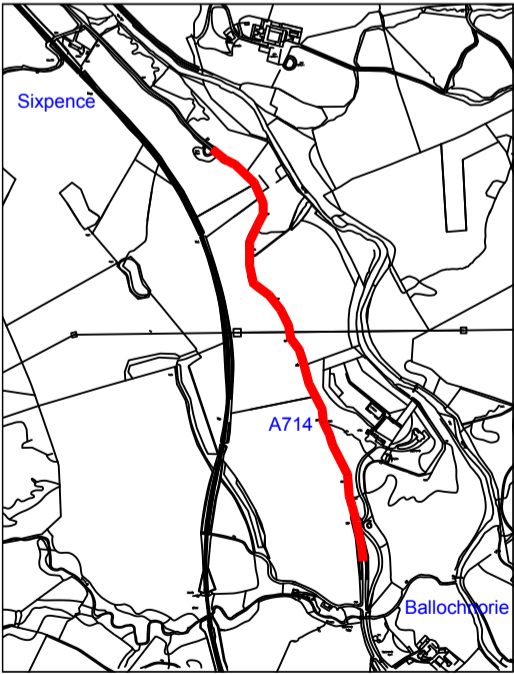

Road Closure

A714 Pinwherry to Newton Stewart

Between Sixpence & Ballochmorrie

Mon 30th Jan - Fri 24th Feb 2017

Affecting: Service 359

Due to roadworks on **A714 Pinwherry to Newton Stewart** (between **Sixpence & Ballochmorrie**) from **Monday 30th January until Friday 24th February 0930hrs - 1530hrs**, (weekdays only) **SERVICE 359** will be subject to a reduced timetable.

TF Thursday / Friday
MTW Monday / Tuesday / Wednesday