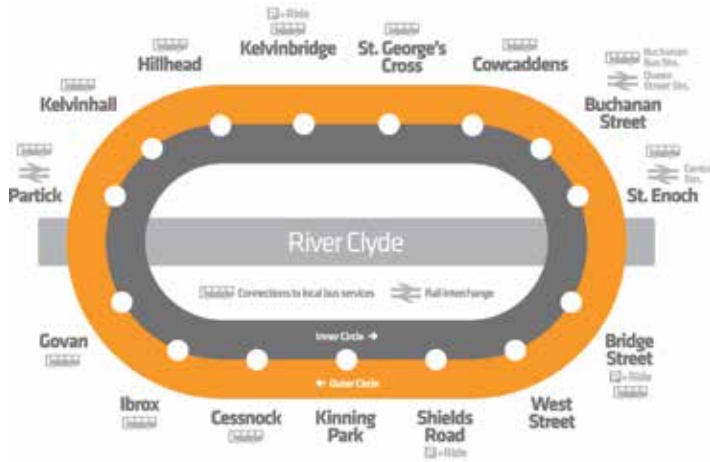

Sundays

Central Station, Gordon St	1200	1220	1240	then at	00	20	40	minutes past each hour until	1940	2000
Queen Street Station	1204	1224	1244		04	24	44		1944	2004
Buchanan Bus Stn, Killermont St	1207	1227	1247		07	27	47		1947	2007
Central Station, Gordon St	1216	1236	1256		16	36	56		1956	2016