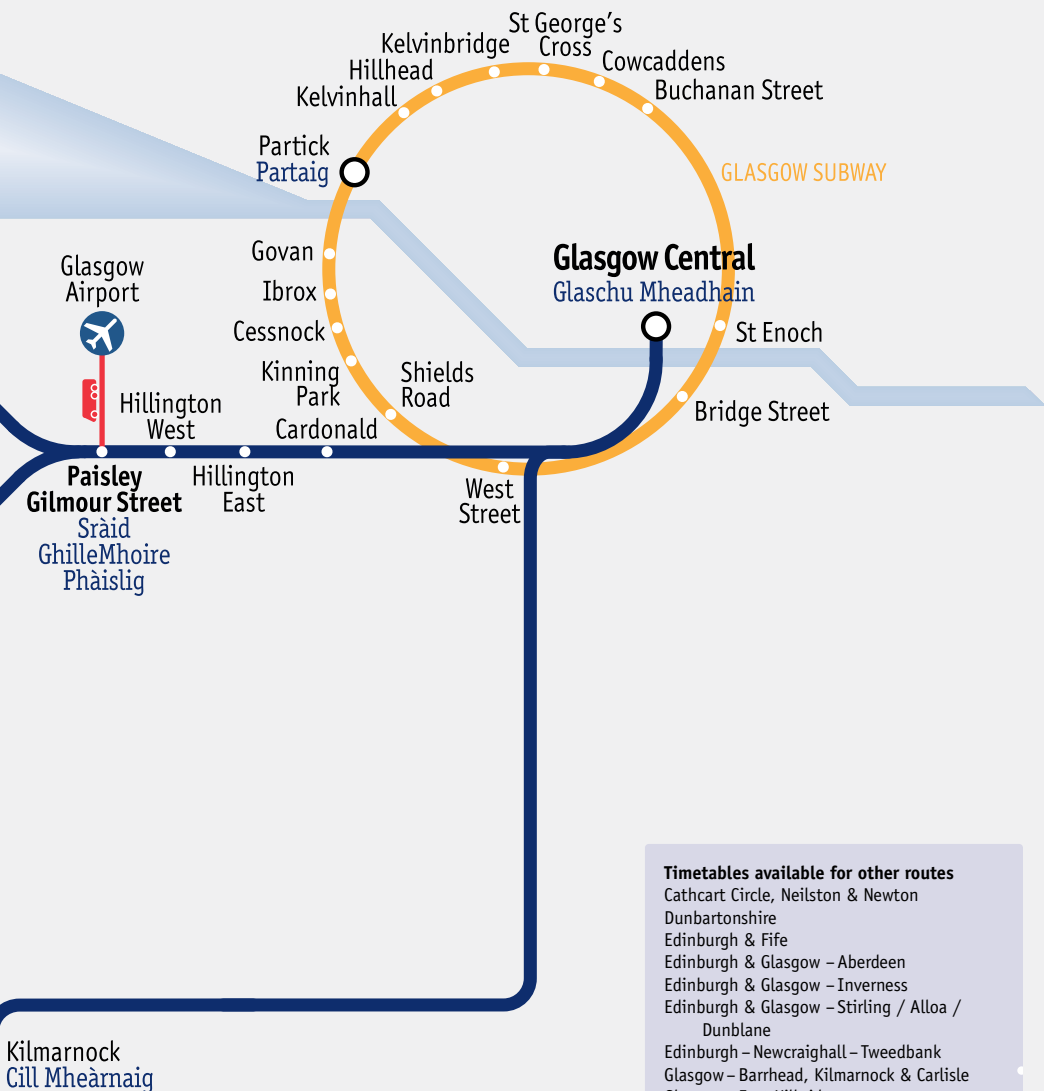

Timetables available for other routes

- Cathcart Circle, Neilston & Newton
- Dunbartonshire
- Edinburgh & Fife
- Edinburgh & Glasgow – Aberdeen
- Edinburgh & Glasgow – Inverness
- Edinburgh & Glasgow – Stirling / Alloa / Dunblane
- Edinburgh – Newcraighall – Tweedbank
- Glasgow – Barrhead, Kilmarnock & Carlisle
- Glasgow – East Kilbride
- Glasgow – Edinburgh via Airdrie / Bathgate
- Glasgow – Edinburgh via Cumbernauld & Falkirk Grahamston
- Glasgow – Edinburgh via Falkirk High
- Glasgow – Edinburgh & North Berwick / Dunbar
- Glasgow – Edinburgh via Shotts
- Glasgow – Maryhill / Anniesland
- Glasgow – Paisley Canal
- Inverness – Aberdeen
- Lanarkshire
- North Highlands
- West Highlands